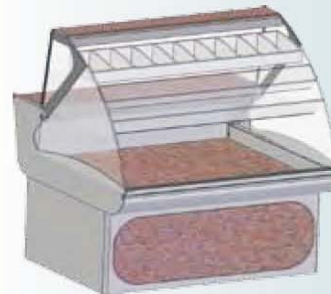

SUPER MARKET LINE DISPLAY UNITS

Display unit
1200x1150x1320
Cold
Warm
Neutral

2100 €
2100 €
1820 €

Pastry Display
2400x1150x1350
Cold
Warm
Neutral

4900 €
4900 €
4620 €

Display unit
2400x1150x1180
Cold
Warm
Neutral

3640 €
3640 €
3360 €

Display Unit
1200x1150x1320
Cold
Warm
Neutral

2100 €
2100 €
1820 €

Serving table
2400x1150x1180
Cold
Warm
Neutral

4200 €
3920 €
2800 €

Couver furniture
1200x1150x1320

4200 €

FOR PASTRY, COFFEE SHOP, BAR, SELF SERVICE - MIX FOOD,
SUPER MARKET, MINI MARKET

1400 €

Plate desk
Self service - Mix food
1200x1150x900

2100 €

Internal corner 45o
1200x1150x1180
Cold
Warm
Neutral

4200 €

4200 €

3920 €

Internal corner 90o
2500x1150x1180
Cold
Warm
Neutral