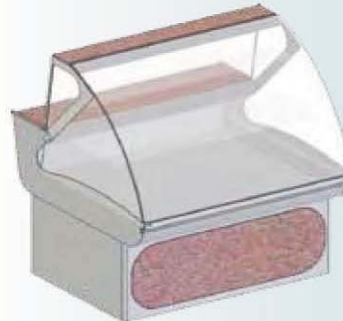

SUPER MARKET LINE DISPLAY UNITS

Display unit
1200x1150x1320
Cold
Warm
Neutral

2100 €
2100 €
1820 €

Pastry Display
2400x1150x1350
Cold
Warm
Neutral

4900 €
4900 €
4620 €

Display unit
2400x1150x1180
Cold
Warm
Neutral

3640 €
3640 €
3360 €

Display Unit
1200x1150x1320
Cold
Warm
Neutral

2100 €
2100 €
1820 €

Serving table
2400x1150x1180
Cold
Warm
Neutral

4200 €
3920 €
2800 €

Couver furniture
1200x1150x1320

4200 €

FOR PASTRY, COFFEE SHOP, BAR, SELF SERVICE - MIX FOOD,
SUPER MARKET, MINI MARKET