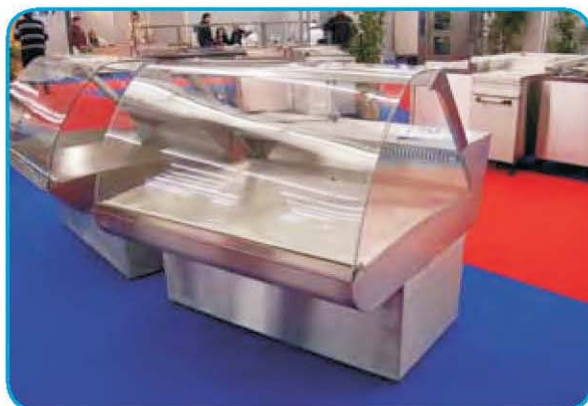

Super Market

ADVANTAGES

... **Constructed to perform.**

... **Stainless steel inside outside.**

... **Digital controls.**

... **Special designed for patisseries, super markets, mini markets, self service and coffee shops.**

... **Optional dressing with marble or wood.**

... **Multiple designs adjustable to fit your professional space.**

www.electrolux.com.mk
www.elektroluks.com.mk
+389 47 203 900
+389 2 329 8 130
made in macedonia